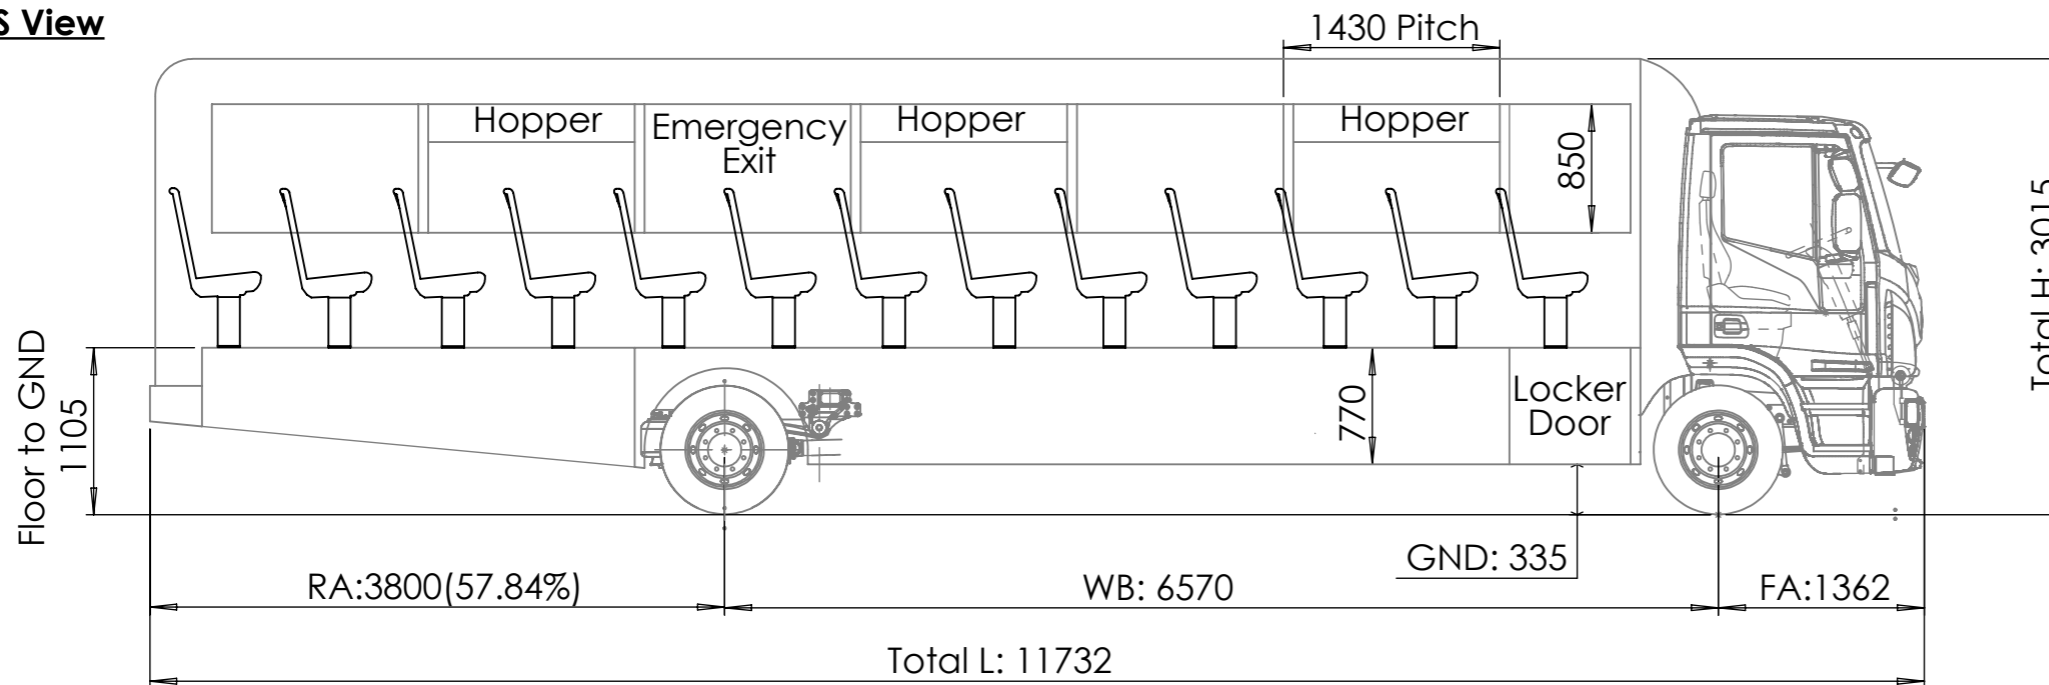

OS View

Back View

IVECO Eurocargo ML140E CAB