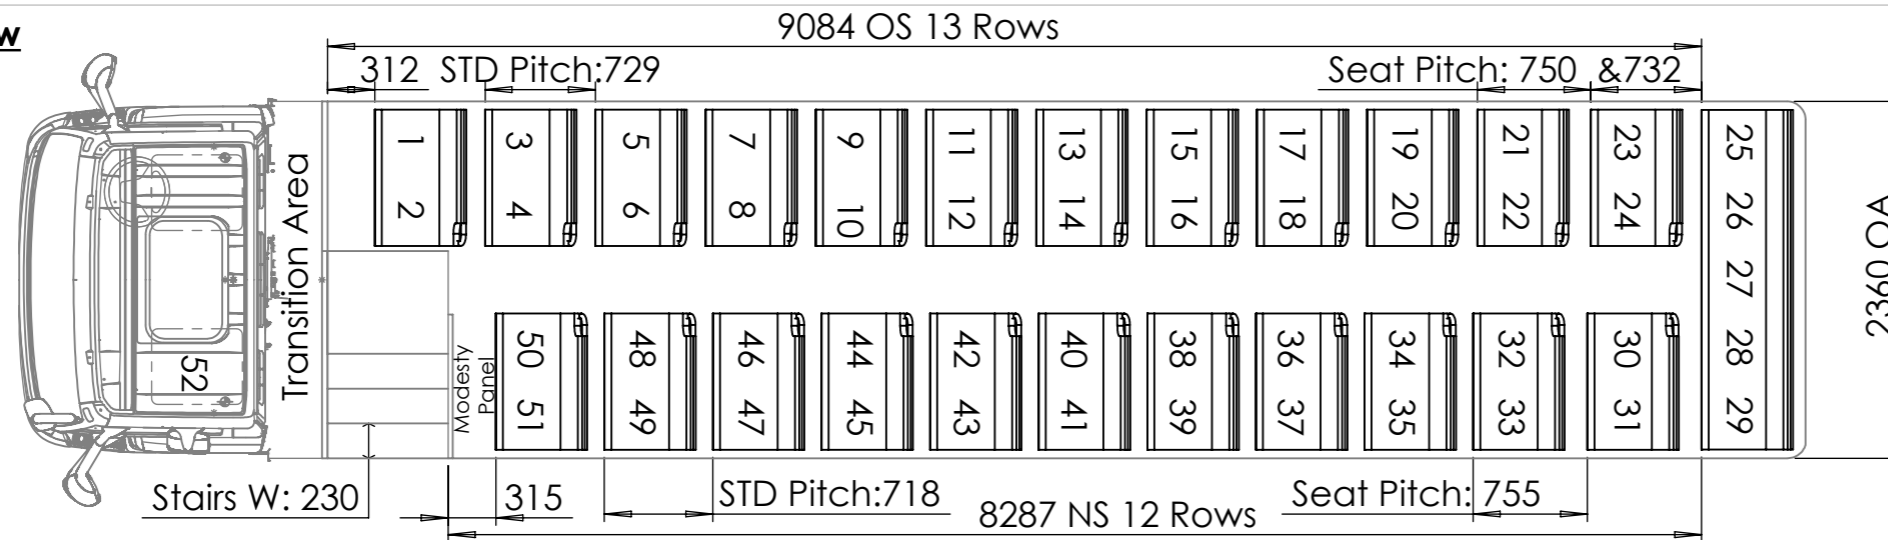

Plain View

OS View

IVECO Eurocargo ML140E CAB

COACHWORK CENTRAL LTD
7 Moa Street, Palmerston North
NEW ZEALAND
Ph: 06 356 7139 Fax: 06 356 4049
coachworkcentral@xtra.co.nz
coachworkcentral.co.nz

PROPRIETARY AND CONFIDENTIAL
ALL DESIGN AND DRAWINGS ARE THE
SOLE PROPERTY OF COACHWORK
CENTRAL LIMITED. ANY REPRODUCTION
IN PART OR AS A WHOLE WITHOUT THE
WRITTEN PERMISSION OF COACHWORK
CENTRAL LIMITED IS PROHIBITED.

DESIGN	NAME	DATE	ISSUE	NAME	DATE
Drawn by	XI	8/26/2020	Request		
Checked by			Issue		
Eng. Appr.			Returned		
Mfg. Appr.			QA		
Q.A.			Revision		

UNLESS OTHERWISE SPECIFIED:
DIMENSIONS ARE IN MILLIMETERS
TOLERANCES:
FRACTIONAL ±
ANGULAR: MACH ± BEND ±
TWO PLACE DECIMAL ±
THREE PLACE DECIMAL ±
INTERPRET GEOMETRIC
TOLERANCING PER:

COMMENTS:		
TITLE: 52 Seats IVECO School Bus Layout		
JOB NO.	DWG. NO.	REV
	S19	A
SCALE: 1:50	WEIGHT: 4001736.26	SHEET 1 OF 1

PREV. ASSY	NEXT ASSY APPLICATION	CONC. ASSY

MATERIAL
FINISH
DO NOT SCALE DRAWING