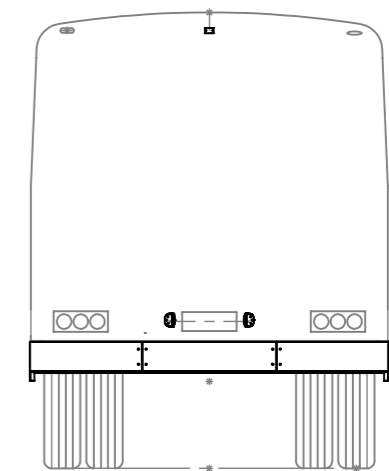

OS View

Back View

IVECO Eurocargo ML140E CAB