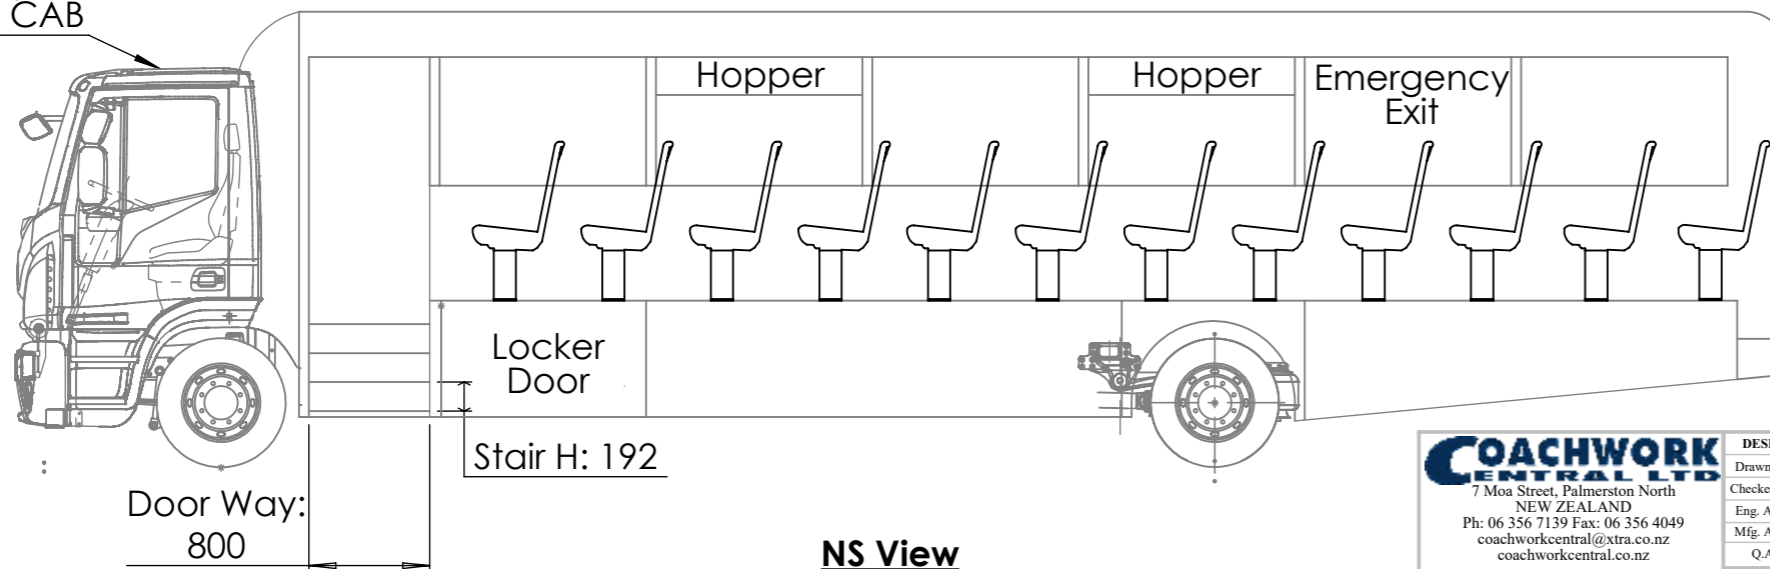

NS View

COACHWORK CENTRAL LTD
7 Moa Street, Palmerston North
NEW ZEALAND
Ph: 06 356 7139 Fax: 06 356 4049
coachworkcentral@xtra.co.nz
coachworkcentral.co.nz

PROPRIETARY AND CONFIDENTIAL
ALL DESIGN AND DRAWINGS ARE THE
SOLE PROPERTY OF COACHWORK
CENTRAL LIMITED. ANY REPRODUCTION
IN PART OR AS A WHOLE WITHOUT THE
WRITTEN PERMISSION OF COACHWORK
CENTRAL LIMITED IS PROHIBITED.

DESIGN	NAME	DATE	ISSUE	NAME	DATE
Drawn by	XI	8/26/2020	Request		
Checked by			Issue		
Eng. Appr.			Returned		
Mfg. Appr.			QA		
Q.A.			Revision		

UNLESS OTHERWISE SPECIFIED:
DIMENSIONS ARE IN MILLIMETERS
TOLERANCES:
FRACTIONAL ±
ANGULAR: MACH ± BEND ±
TWO PLACE DECIMAL ±
THREE PLACE DECIMAL ±
INTERPRET GEOMETRIC
TOLERANCING PER:

COMMENTS:		
TITLE: 52 Seats IVECO School Bus Layout		
JOB NO.	DWG. NO.	REV
	S19	A
SCALE: 1:50	WEIGHT: 4001736.26	SHEET 1 OF 1

PREV. ASSY	NEXT ASSY APPLICATION	CONC. ASSY

MATERIAL
FINISH
DO NOT SCALE DRAWING